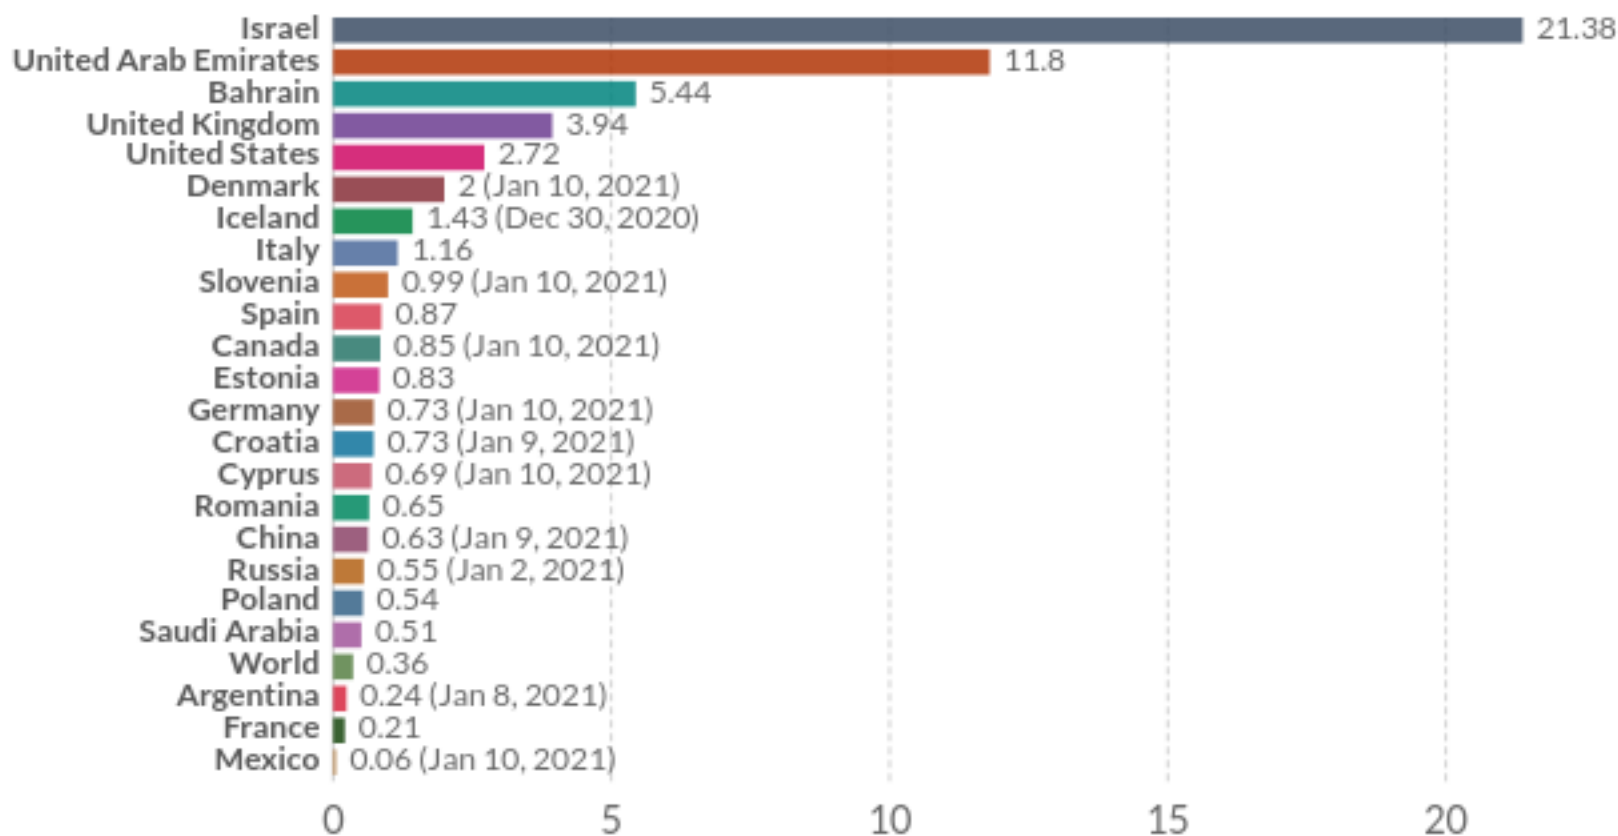

COVID-19 vaccination doses administered per 100 people, Jan 11, 2021

Total number of vaccination doses administered per 100 people in the total population. This is counted as a single dose, and may not equal the total number of people vaccinated, depending on the specific dose regime (e.g. people receive multiple doses).

LINEAR

LOG

+ Add country

LINEAR